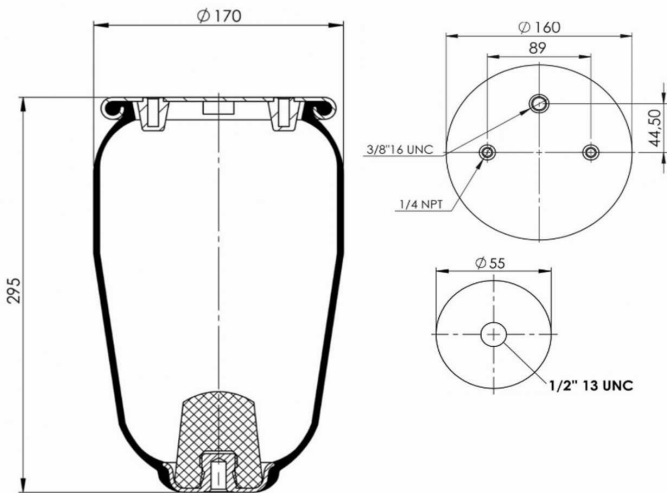

TRP-5323-N1

OEM REFERENCES		CROSS REFERENCES	
IVECO	42535665	Firestone	1T14C-1
IVECO	504035755	Firestone	W013585343

TRP-6305 ROLL AIR SPRING