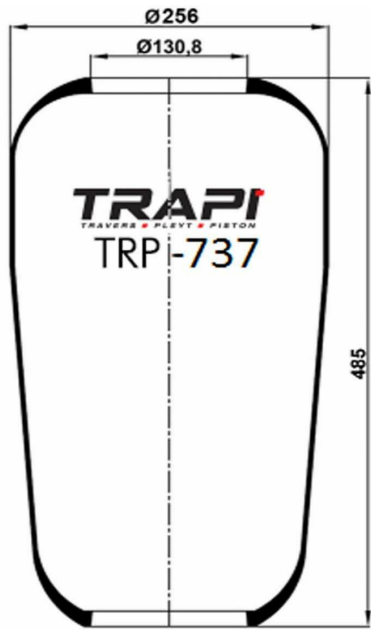

TRP-737 ROLL AIR SPRING

OEM REFERENCES		CROSS REFERENCES	
MENARRINI	178739	Cf Gomma	1S320-23 89756
MERCEDES-BENZ	A3933280101	Contitech	737N
		Firestone	1R2A480330
		Firestone	W010950211
		Phoenix	1F26
		Taurus	B127