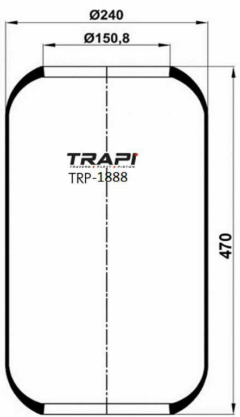

TRP-1888 ROLL AIR SPRING

OEM REFERENCES		CROSS REFERENCES	
MAN	81.43601.0163	Contitech	1888N