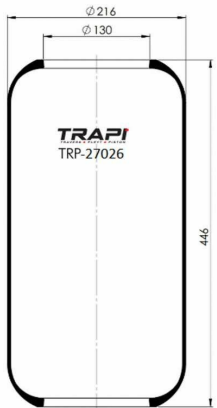

TRP-27026 ROLL AIR SPRING

OEM REFERENCES		CROSS REFERENCES	
IVECO	500364686	Cf Gomma	1S270-26C
		Firestone	1R1B415-270
		Firestone	W01-095-0295
		Gart	290.0.420
		Gart	D290
		Vibracoustic	V1E21E