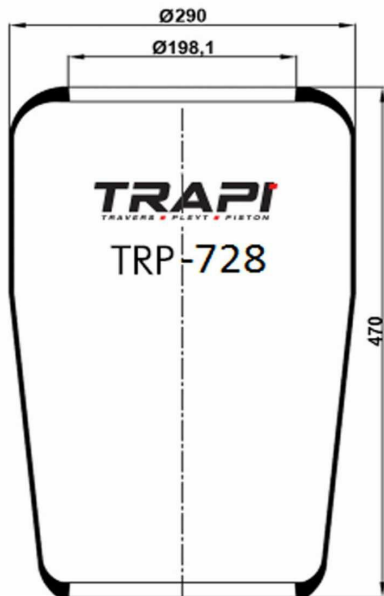

TRP-728 ROLL AIR SPRING

OEM REFERENCES		CROSS REFERENCES	
SCHMITZ-ANHANGER	750212	Contitech	728N
		Firestone	1R2D470360
		Firestone	W010950419
		Phoenix	1F32A-2