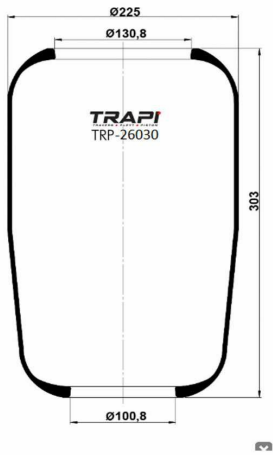

TRP-26030 ROLL AIR SPRING

OEM REFERENCES		CROSS REFERENCES	
IVECO	8137291	Cf Gomma	1SC260-30