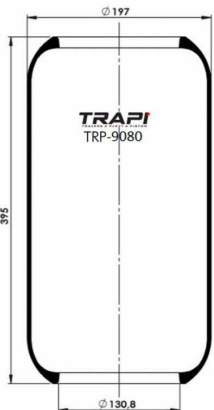

TRP-9080 ROLL AIR SPRING

OEM REFERENCES		CROSS REFERENCES	
VOLVO	20535875	Goodyear	556-03-9080