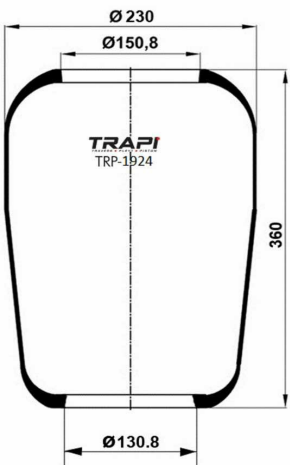

TRP-1924 ROLL AIR SPRING

OEM REFERENCES		CROSS REFERENCES	
IRIS BUS (RENAULT V.I.)	5.001.843.640	Contitech	1924N1
	VOLVO 1075366