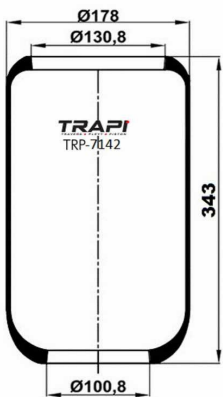

TRP-7142 ROLL AIR SPRING

OEM REFERENCES		CROSS REFERENCES	
VOLVO	8147142