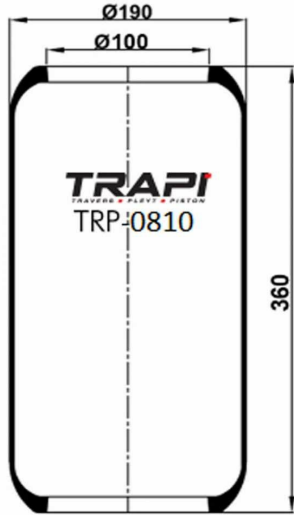

TRP-0810 ROLL AIR SPRING

OEM REFERENCES		CROSS REFERENCES	
		Fervair	01-0810