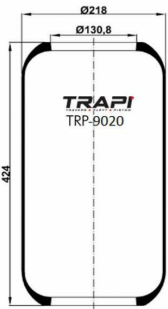

TRP-9020 ROLL AIR SPRING

OEM REFERENCES		CROSS REFERENCES	
IVECO	500324098	Airtech	323290 / 111382
		Cf Gomma	1S290-23V 204427
		Pirelli	1S290-20V