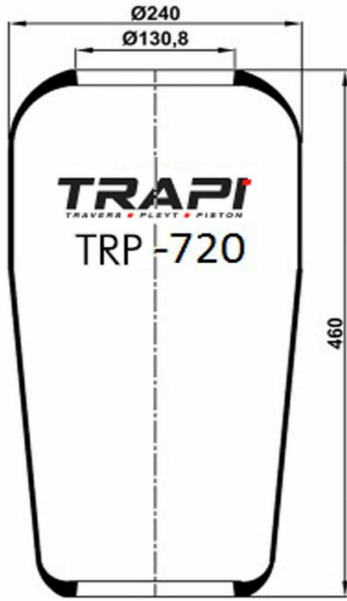

TRP-720 ROLL AIR SPRING

OEM REFERENCES		CROSS REFERENCES	
BPW	02.200.24.10.0	Cf Gomma	1SC290-30 88802
DENNIS	650883/7	Contitech	720N
DENNIS	650292/8	Dunlop	D12S04
MAN	81.43601.0033	Dunlop	PNP301000100
MAN	81.43601.0036	Firestone	W010950195
MAN	81.43601.0037	Firestone	1R2A460295
MERCEDES-BENZ	3873280101	Goodyear	9008
NEOPLAN	100112300	Phoenix	1F21
VOLVO	1590136	Taurus	B152
VOLVO	1629193