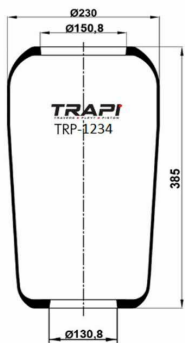

TRP-1234 ROLL AIR SPRING

OEM REFERENCES		CROSS REFERENCES	
IRIS BUS	5.010.393.062	Contitech	1234N1