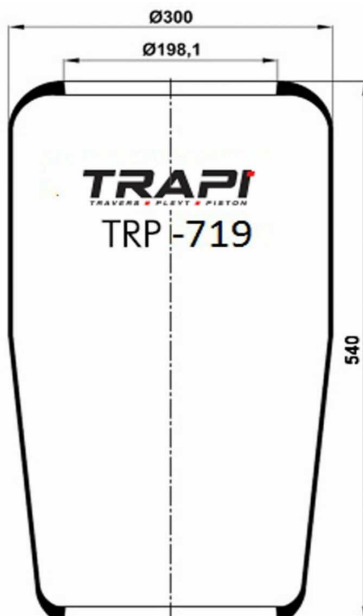

TRP-719 ROLL AIR SPRING

OEM REFERENCES		CROSS REFERENCES	
BPW	02.200.24.00.0	Cf Gomma	1SC360-43 92593
BPW	05.429.39.64.0	Contitech	719N
DAF	0818225	Dunlop	PNP304620101
EVO-BUS	4731032000	Firestone	1R2D530 360
GIGANT	166205	Firestone	W010950192
GIGANT	196036	Goodyear	8118
NEOPLAN	100110100	Phoenix	1F32B
NEOPLAN	102100200	Taurus	B153
KOGEL	4.731.032.000		
SCHMITZ	750215