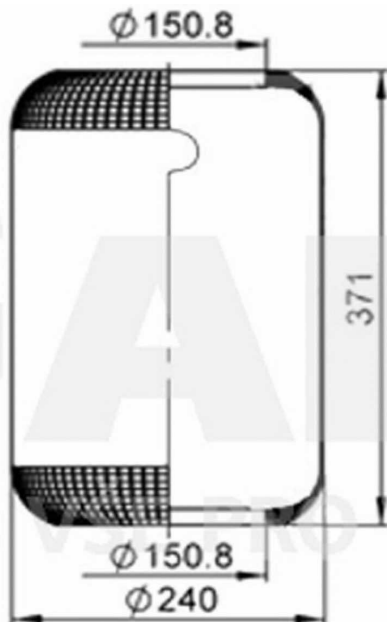

TRP-1277 ROLL AIR SPRING

OEM REFERENCES		CROSS REFERENCES	
VOLVO	3111277	Airtech	31277 111302
		Dunlop	A310950013
		Firestone	1R4U395260
		Firestone	W010950453

TRP-1415 ROLL AIR SPRING

OEM REFERENCES		CROSS REFERENCES	
IRIS BUS (RENAULT V.I.)	5.001.021.414	Contitech	1415N
RENAULT V.I.	5.006.172.377		

TRP-1416 ROLL AIR SPRING

OEM REFERENCES		CROSS REFERENCES	
IRIS BUS	503.130.261		
IVECO	503130261