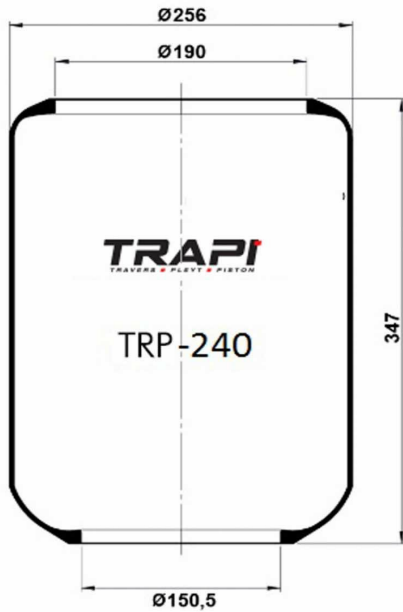

TRP-2006-as ROLL AIR SPRING

OEM REFERENCES		CROSS REFERENCES	
ISUZU	PR-2006		

TRP-240 ROLL AIR SPRING

OEM REFERENCES		CROSS REFERENCES	
TEMSA	TRL-240 SAFİR ARKA