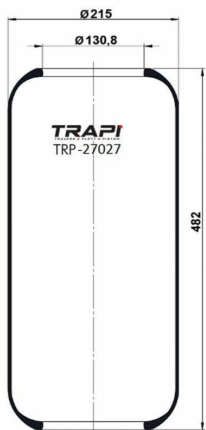

TRP-27027 ROLL AIR SPRING

OEM REFERENCES		CROSS REFERENCES	
IVECO	500319479	Cf Gomma	1S270-27C
IVECO	203698