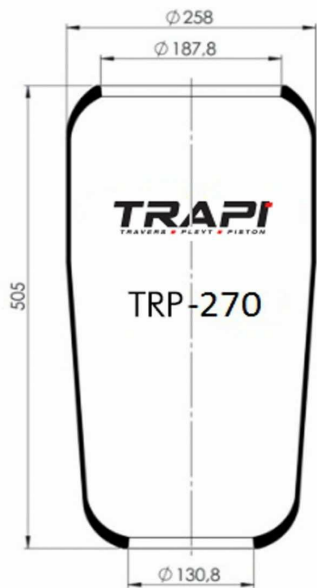

TRP-270 ROLL AIR SPRING

OEM REFERENCES		CROSS REFERENCES	
		toyo	TRL 270