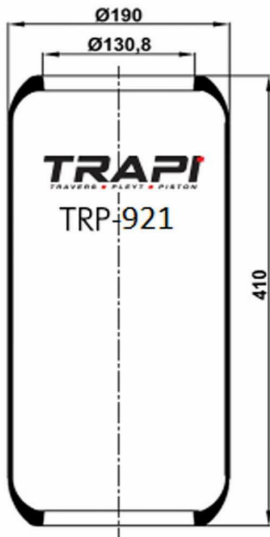

TRP-921 ROLL AIR SPRING

OEM REFERENCES		CROSS REFERENCES	
EVO BUS (DAIMLER CHRYSLER)	A0003280001	Contitech	921N
IRIS BUS (RENAULT V.I.)	5.000.288.982	Cf Gomma	1S285-23 202728
		Dunlop	D10S04
		Firestone	1R1A415260
		Firestone	W010950226
		Goodyear	8043
		Taurus	B158

TRP-927 ROLL AIR SPRING

OEM REFERENCES		CROSS REFERENCES	
DENNIS	611896/12	Contitech	927N
DENNIS	656299-2	Dunlop	PNP300080100
VOLVO	3116354	Firestone	1R1J415285
LEYLAND	AAU2542	Firestone	W010950244
		Goodyear	8037
		Phoenix	2E18B
		Taurus	B179