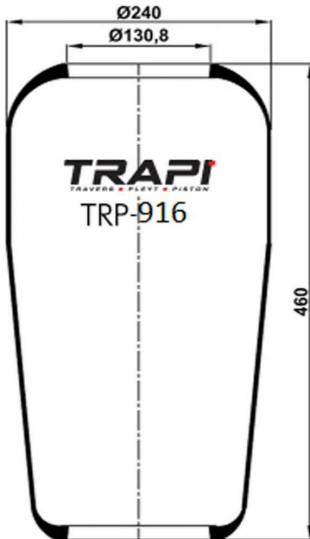

TRP-916 ROLL AIR SPRING

OEM REFERENCES		CROSS REFERENCES	
MAN	81.43601.0095	Contitech	916N1
MAN	81.43601.0097	Dunlop	D12S05
MAN	81.43601.0100	Firestone	W010950555
MAN	81.43601.0102	Goodyear	9015
MAN	81.43601.0105	Phoenix	1F21C-5
MAN	81.43601.0126	Taurus	B154
MAN	81.43601.0138		
OPTARE	L5820005