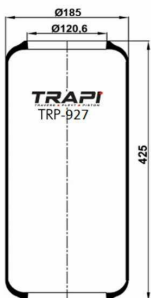

TRP-927 ROLL AIR SPRING

OEM REFERENCES		CROSS REFERENCES	
DENNIS	611896/12	Contitech	927N
DENNIS	656299-2	Dunlop	PNP300080100
VOLVO	3116354	Firestone	1R1J415285
LEYLAND	AAU2542	Firestone	W010950244
		Goodyear	8037
		Phoenix	2E18B
		Taurus	B179