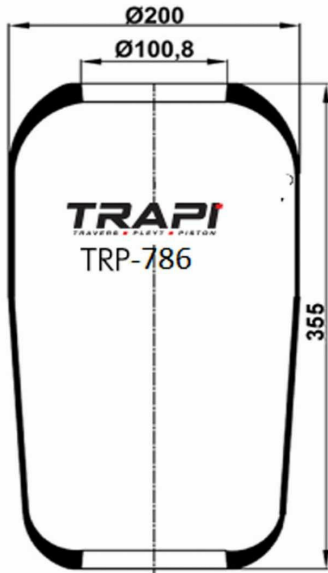

TRP-786 ROLL AIR SPRING

OEM REFERENCES		CROSS REFERENCES	
MAN	81.43601.0053	Contitech	786N
		Firestone	1R2S355245
		Firestone	W010950436
		Phoenix	1F14