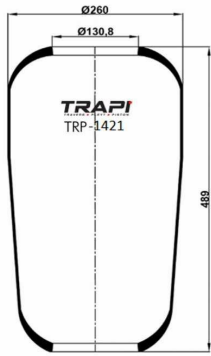

TRP-1421 ROLL AIR SPRING

OEM REFERENCES		CROSS REFERENCES	
VOLVO	1075290	Contitech	1421N
		Firestone	1R2A490305
		Firestone	W010950472