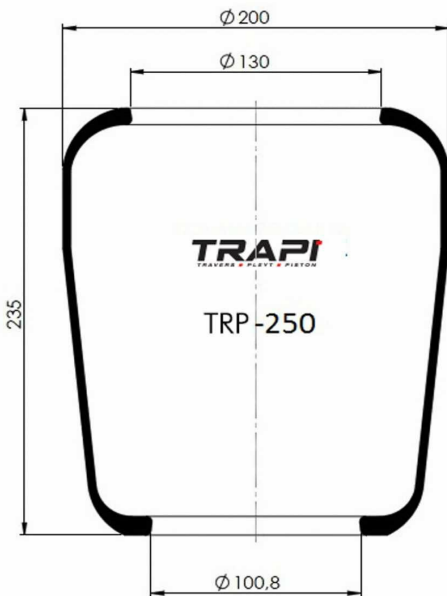

TRP-250 ROLL AIR SPRING

OEM REFERENCES		CROSS REFERENCES	
IVECO	41006926	Airtech	319250 111592
		Cf Gomma	1SC250-19 201727