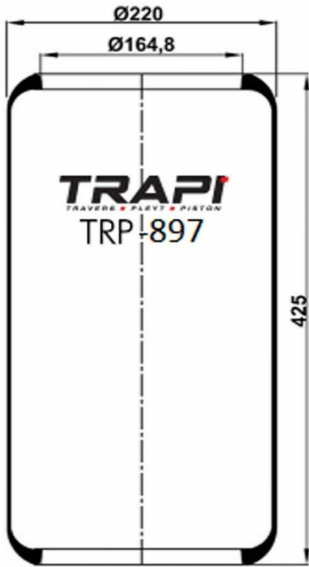

TRP-897 ROLL AIR SPRING

OEM REFERENCES		CROSS REFERENCES	
DENNIS	656289/2	Cf Gomma	1S320-30 88788
PEGASO	794686	Contitech	897N
SCANIA	411622	Dunlop	SP2192
PEGASO	795097	Dunlop	PNP305210101
SCANIA	411623	Firestone	1R1K440320
SCANIA	402315	Firestone	W010950229
		Goodyear	8028
		Phoenix	2E23
		Taurus	B165

TRP-9020 ROLL AIR SPRING

OEM REFERENCES		CROSS REFERENCES	
IVECO	500324098	Airtech	323290 / 111382
		Cf Gomma	1S290-23V 204427
		Pirelli	1S290-20V