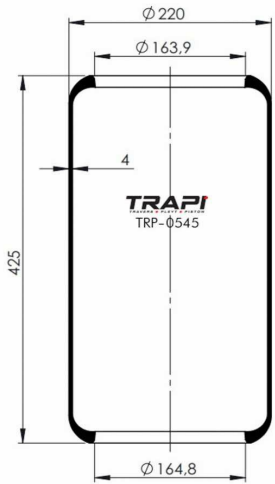

ROLL AIR SPRINGS

TRP-0545 ROLL AIR SPRING

OEM REFERENCES		CROSS REFERENCES	
		Firestone	W01-095-0545

TRP-0789 ROLL AIR SPRING

OEM REFERENCES		CROSS REFERENCES	
VOLVO	20 540 789	Airtech	30789
		Goodyear	9081