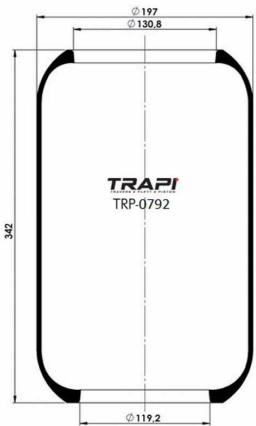

ROLL AIR SPRINGS

TRP-0545 ROLL AIR SPRING

OEM REFERENCES		CROSS REFERENCES	
		Firestone	W01-095-0545

TRP-0789 ROLL AIR SPRING

OEM REFERENCES		CROSS REFERENCES	
VOLVO	20 540 789	Airtech	30789
		Goodyear	9081