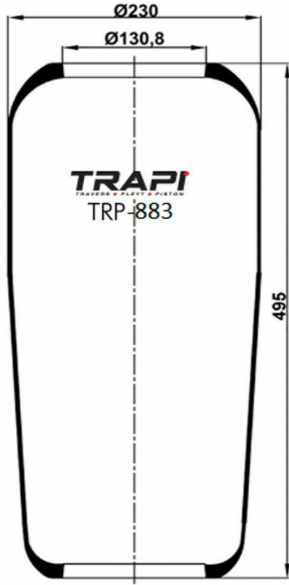

TRP-883 ROLL AIR SPRING

OEM REFERENCES		CROSS REFERENCES	
MAN	81.43601.0071	Cf Gomma	1SC250-29 204250
MAN	81.43601.0072	Contitech	883N1
MAN	81.43601.0110	Dunlop	D13S03
MAN	81.43601.0128	Goodyear	9012
VOLVO	1082085	Phoenix	1F21C-2