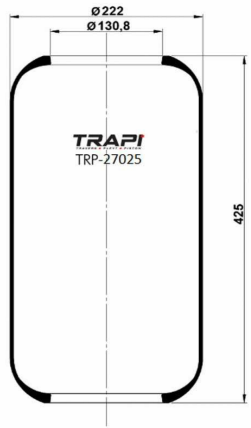

OEM REFERENCES		CROSS REFERENCES	
IVECO	8137291	Cf Gomma	1SC260-30

TRP-26032 ROLL AIR SPRING

OEM REFERENCES		CROSS REFERENCES	
IVECO	98411807	Cf Gomma	1SC260-32

TRP-270 ROLL AIR SPRING

OEM REFERENCES		CROSS REFERENCES	
		toyo	TRL 270