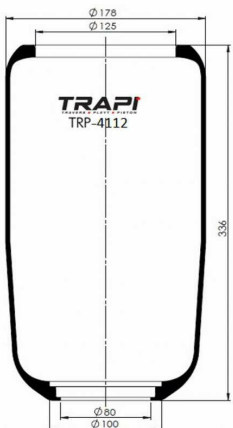

OEM REFERENCES		CROSS REFERENCES	
OTOKAR	OTOKAR M 2010 MAGİRUS ARKA	Vibracoustic	VIG12b7