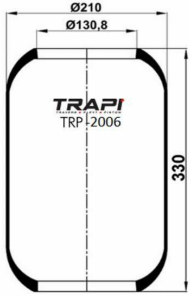

TRP-2006-as ROLL AIR SPRING

OEM REFERENCES		CROSS REFERENCES	
ISUZU	PR-2006		

TRP-240 ROLL AIR SPRING

OEM REFERENCES		CROSS REFERENCES	
TEMSA	TRL-240 SAFİR ARKA		

TRP-250 ROLL AIR SPRING

OEM REFERENCES		CROSS REFERENCES	
IVECO	41006926	Airtech	319250 111592
		Cf Gomma	1SC250-19 201727