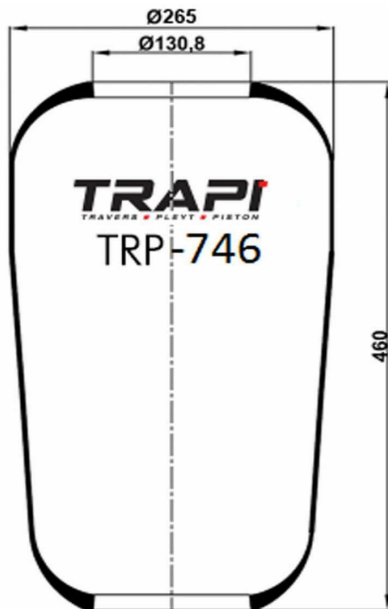

TRP-746 ROLL AIR SPRING

OEM REFERENCES		CROSS REFERENCES	
MERCEDES-BENZ	A3183280001	Contitech	746N